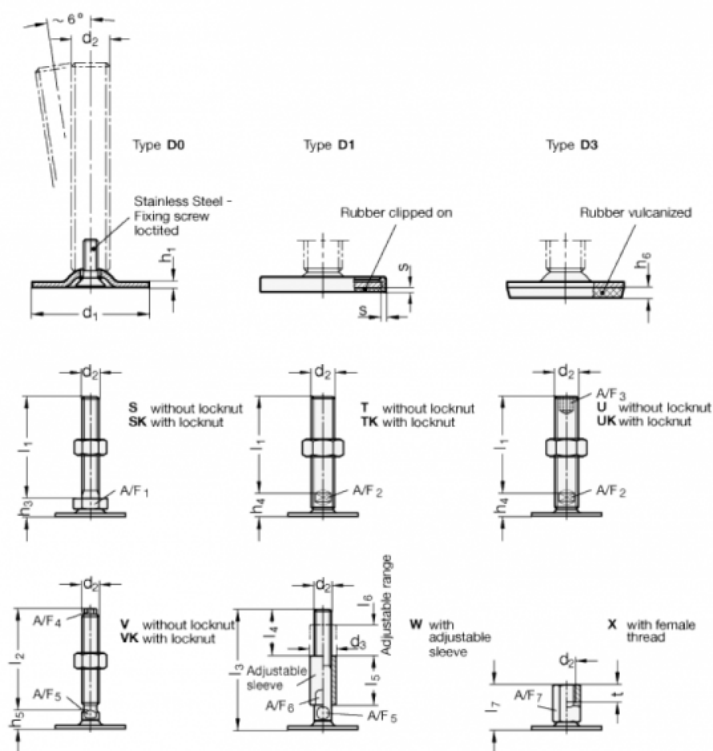

Article number: 204150M1675D3TK
 Description: E+G levelling foot
 GN 41-50-M16-75-D3-TK
 Note: TK With nut, Wrench flat at the bottom

Measures

- A/F2 = 12
- d1 = 50
- d2 = M16
- h1 = 2.5
- h4 = 17
- h6 = 4
- h1 = 75
- s =